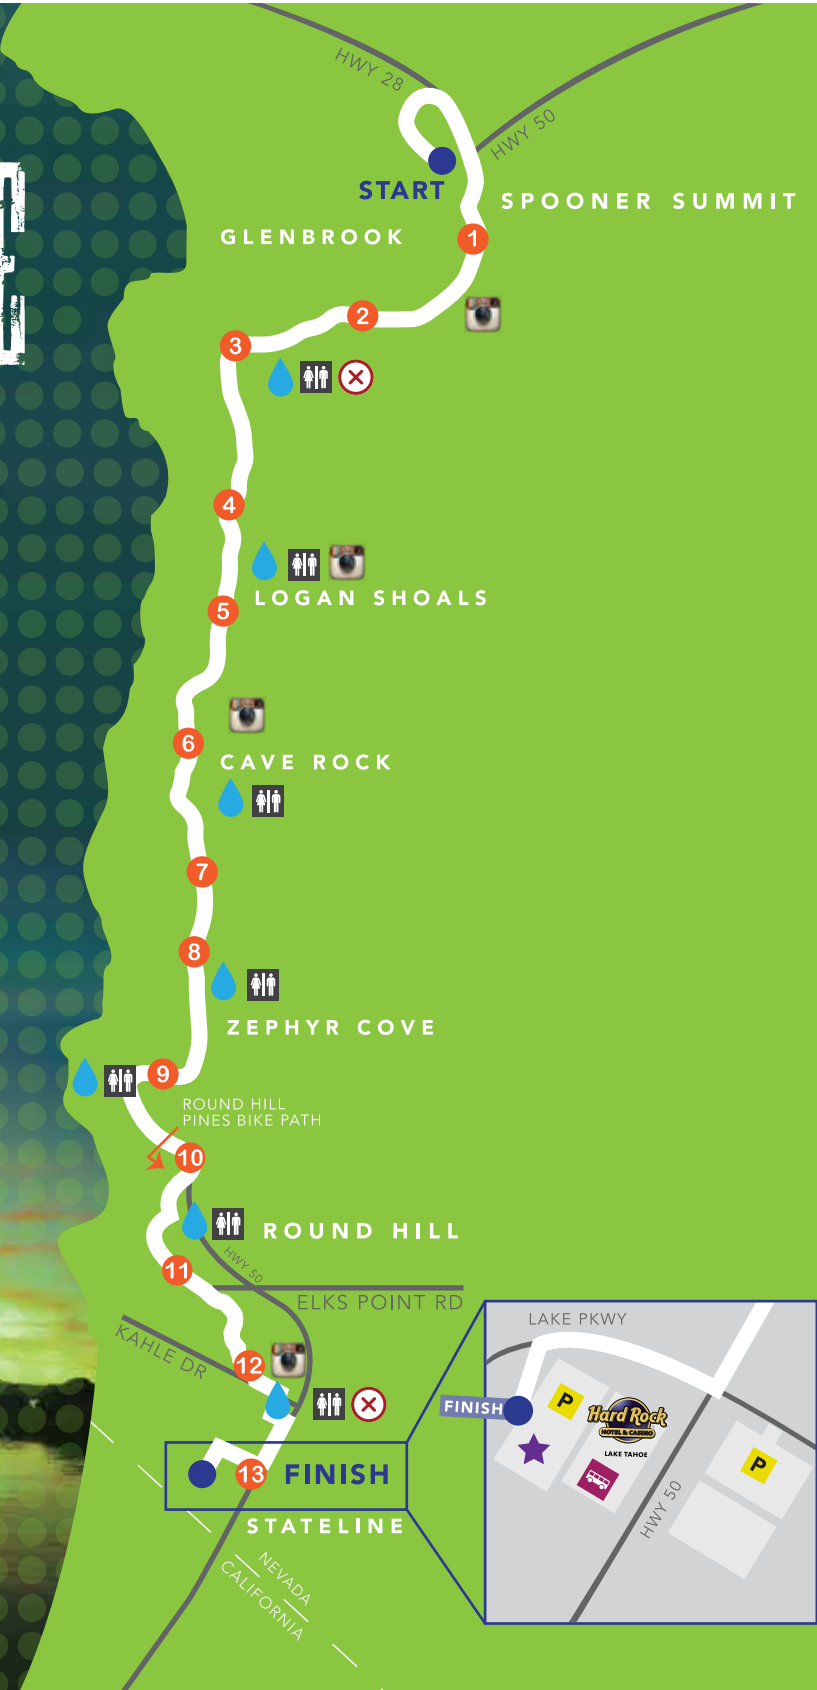

# ROCK TAHOE

## HALF MARATHON

### LEGEND

- **START** – Spooner Summit  
7:00 am – Walkers & Joggers  
8:00 am – Runners
- **FINISH** – Hard Rock Hotel & Casino Lake Tahoe
- 1 Mile Markers
- 💧 Aid Stations
- Restrooms
- Instagram Photo Point  
**#rocktahoehalf**
- Shuttle Pickup Point
- P Free Parking
- ★ Expo
- X Walker/Joggers held until 7:30 am
- X Walker/Joggers held until lead men & women runners pass.