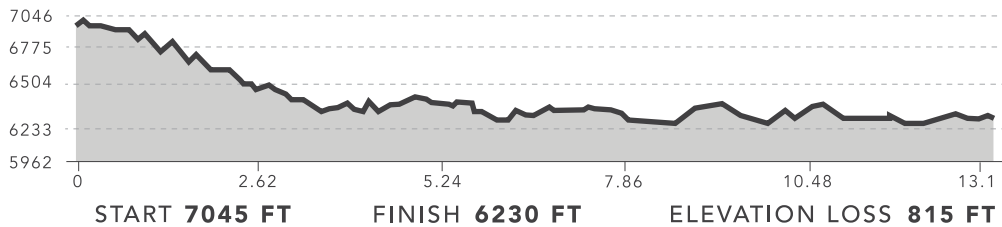

ELEVATION (FT)