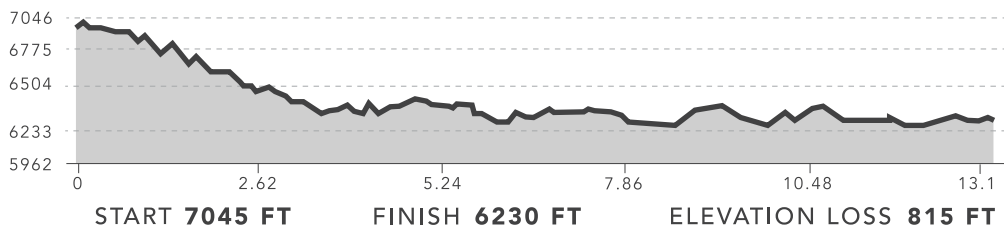

ELEVATION (FT)