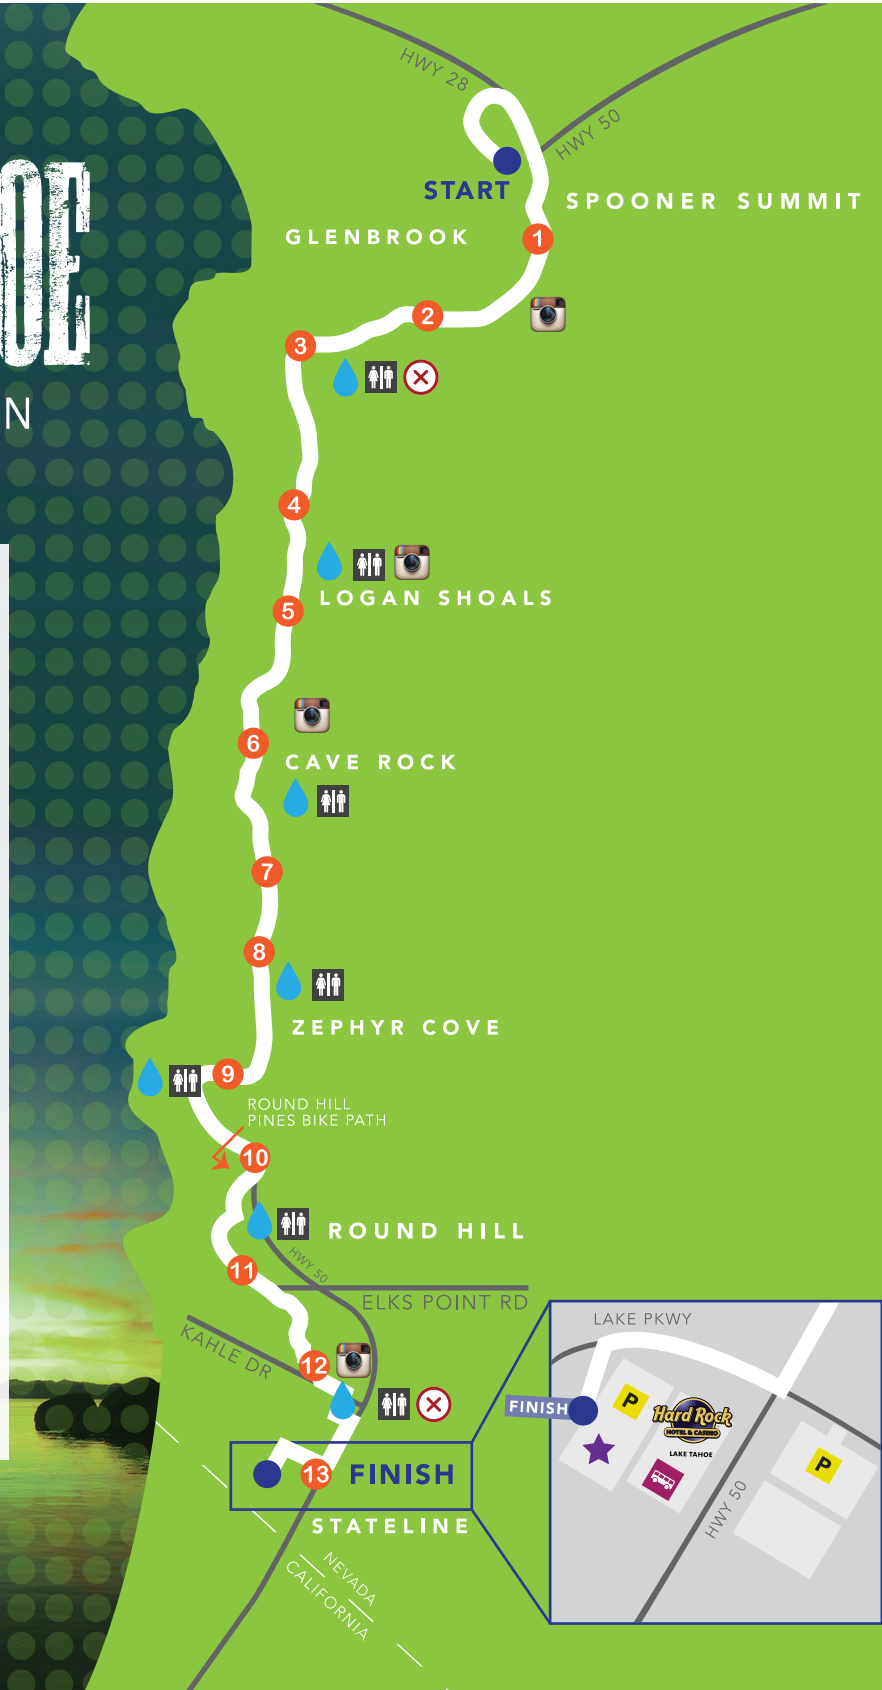

# ROCK TAHOE

## HALF MARATHON

### LEGEND

- START** – Spooner Summit  
7:00 am – Walkers & Joggers  
8:00 am – Runners
- FINISH** – Hard Rock Hotel & Casino Lake Tahoe
- Mile Markers
- Aid Stations
- Restrooms
- Instagram Photo Point  
**#rocktahoehalf**
- Shuttle Pickup Point
- Free Parking
- Expo
- Walker/Joggers held until 7:30 am
- Walker/Joggers held until lead men & women runners pass.

### ELEVATION (FT)